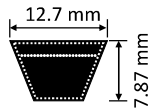

Mfg. range	Weight/metre (Kgs)
10.5" to 177"	0.056

Section	Dimensions (mm)		Angle (Degree)	Rec. min pulley dia.	MOQ (No. of V-Belts)
	Top width	Thickness			
3L	9.65	5.59	40	45mm (de)	64

• Nominal Length (inches) = Belt No./10 = 'La'

Mfg. range	Weight/metre (Kgs)
15" to 359"	0.109

Section	Dimensions (mm)		Angle (Degree)	Rec. min pulley dia.	MOQ (No. of V-Belts)
	Top width	Thickness			
4L	12.7	7.87	40	65mm(de)	53

• Nominal Length (inches) = Belt No./10 = 'La'